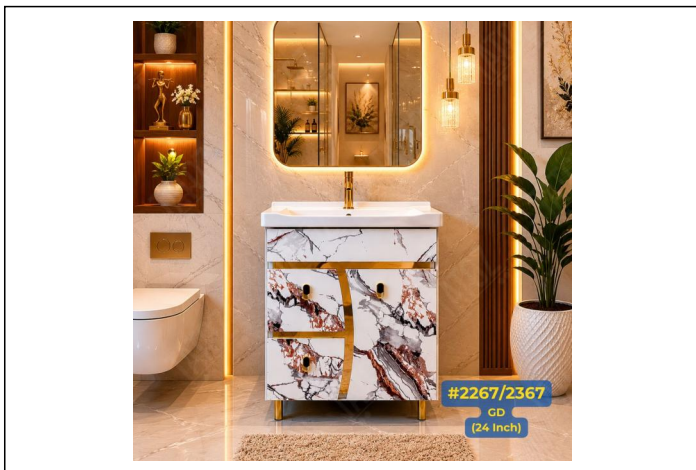

#2267GD (24 Inch)

Category: Bathroom Vanities • Prelam

Product ID: 334

Description

Prelam bathroom Vanity in Gold D Design with two Drawers & One Door compartment

Size: 24x18x32(Inch)

Images

For enquiry: +91-9250041459 Info.tatoz@gmail.com