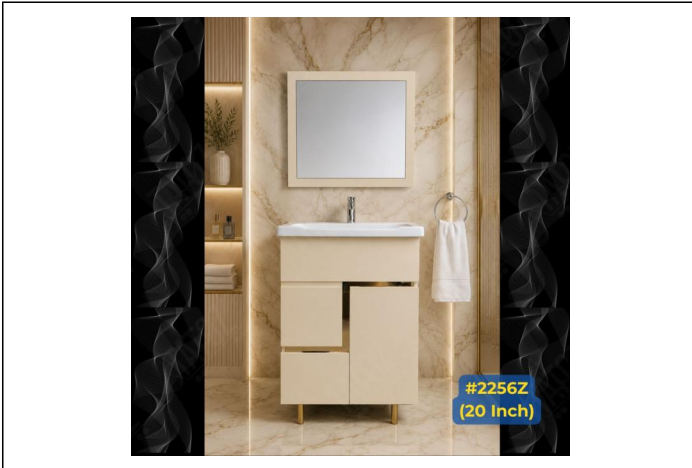

#2256Z (20 Inch)

Category: Bathroom Vanities • Prelam

Product ID: 329

Description

Prelam bathroom Vanity in Z Design with two Drawers & One Door compartment

Size: 20x14x32(Inch)

Images

For enquiry: +91-9250041459 Info.tatoz@gmail.com