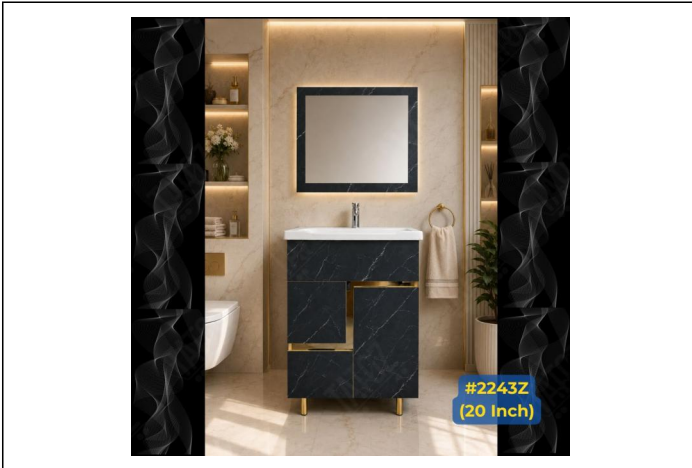

#2243Z (20 Inch)

Category: Bathroom Vanities • Prelam

Product ID: 328

Description

Prelam bathroom Vanity in Z Design with two Drawers & One Door compartment
Size: 20x14x32(Inch)

Images

For enquiry: +91-9250041459 Info.tatoz@gmail.com