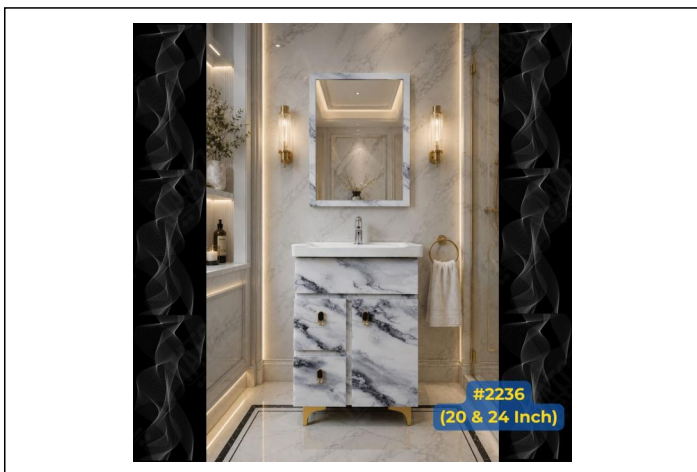

#2236 (20 & 24 Inch)

Category: Bathroom Vanities • Prelam

Product ID: 327

Description

Prelam bathroom Vanity with two Drawers & One Door compartment

Size: 24x18x32 (Inch)

Size: 20x14x32(Inch)

Images

For enquiry: +91-9250041459 Info.tatoz@gmail.com