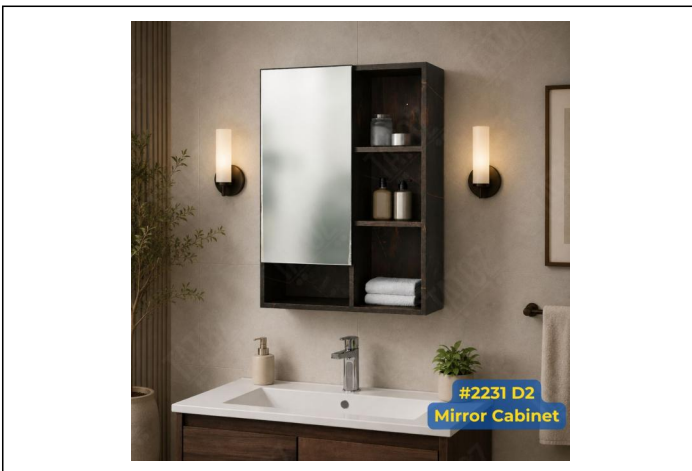

#2231 D2 Mirror Cabinet

Category: Mirror Cabinet • Prelam

Product ID: 326

Description

A compact and stylish mirror cabinet in a premium dark laminate finish. It features a full-size mirror with hidden storage shelves behind it, along with side open shelves for easy access to daily essentials. Ideal for bathrooms or dressing areas, this space-saving unit offers both functionality and a modern look.

Mirror Cabinet – 24 x 18 x 4.5 Inches (Approx.)

Images

For enquiry: +91-9250041459 Info.tatoz@gmail.com