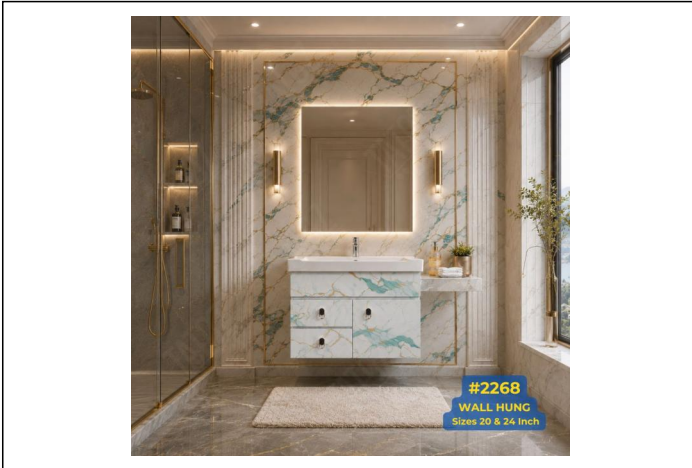

#2268 WALL HUNG

Category: Bathroom Vanities • Prelam

Product ID: 325

Description

Prelam Wall Hung bathroom Vanity with two Drawers & One door compartments

Size: 24x18x18 (Inch)

Size: 20x14x18 (Inch)

Images