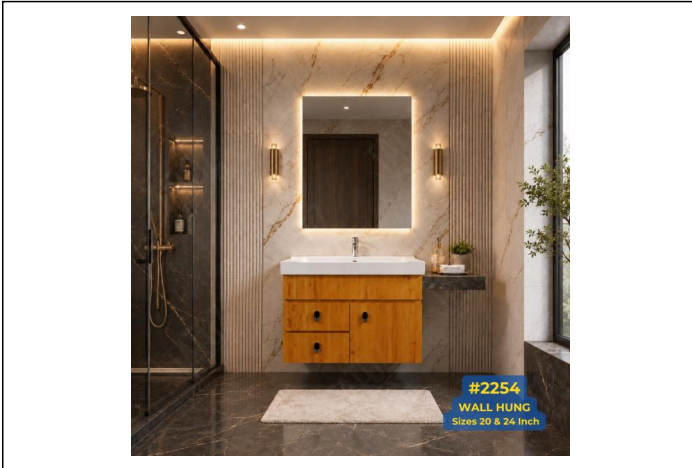

#2254 WALL HUNG

Category: Bathroom Vanities • Prelam

Product ID: 324

Description

Prelam Wall Hung bathroom Vanity with two Drawers & One door compartments

Size: 24x18x18 (Inch)

Size: 20x14x18 (Inch)

Images