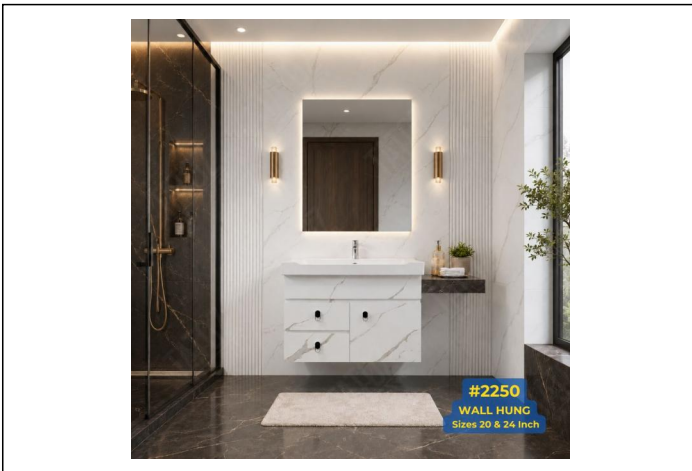

#2250 WALL HUNG

Category: Bathroom Vanities • Prelam

Product ID: 323

Description

Prelam Wall Hung bathroom Vanity with two Drawers & One door compartments

Size: 24x18x18 (Inch)

Size: 20x14x18 (Inch)

Images

For enquiry: +91-9250041459 Info.tatoz@gmail.com