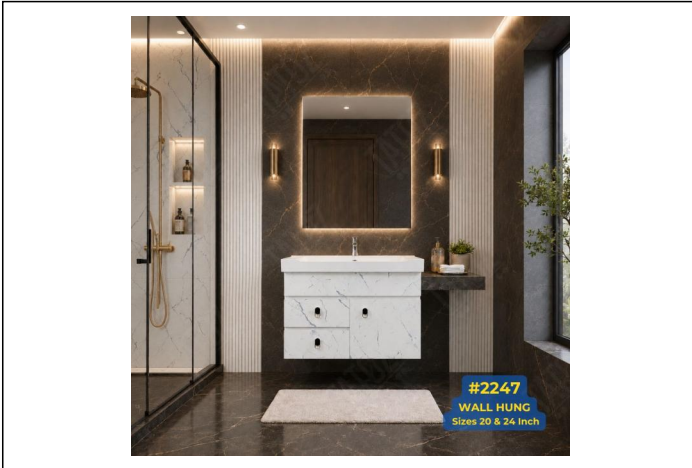

#2247 WALL HUNG

Category: Bathroom Vanities • Prelam

Product ID: 322

Description

Prelam Wall Hung bathroom Vanity with two Drawers & One door compartments

Size: 24x18x18 (Inch)

Size: 20x14x18 (Inch)

Images