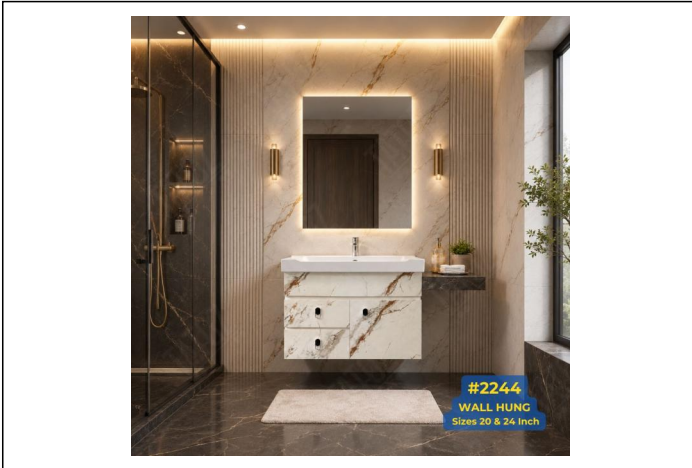

#2244 WALL HUNG

Category: Bathroom Vanities • Prelam

Product ID: 321

Description

Prelam Wall Hung bathroom Vanity with two Drawers & One door compartments

Size: 24x18x18 (Inch)

Size: 20x14x18 (Inch)

Images