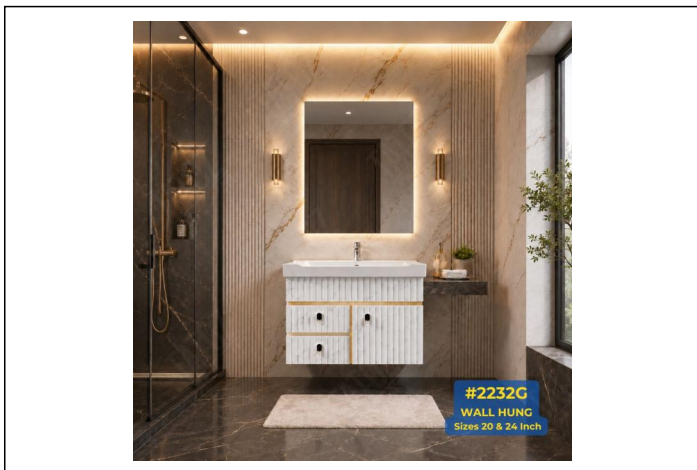

#2232G WALL HUNG

Category: Bathroom Vanities • Prelam

Product ID: 320

Description

Prelam Wall Hung bathroom Vanity with two Drawers & One door compartments and Gold Accents

Size: 24x18x18 (Inch)

Size: 20x14x18 (Inch)

Images

For enquiry: +91-9250041459 Info.tatoz@gmail.com