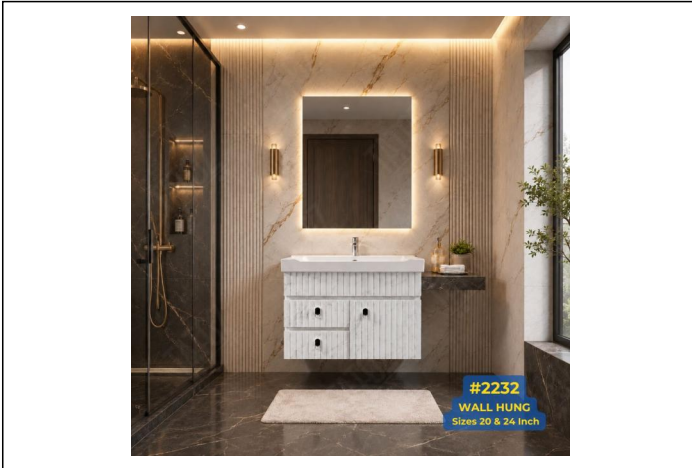

#2232 WALL HUNG

Category: Bathroom Vanities • Prelam

Product ID: 319

Description

Prelam Wall Hung bathroom Vanity with two Drawers & One door compartments

Size: 24x18x18 (Inch)

Size: 20x14x18 (Inch)

Images