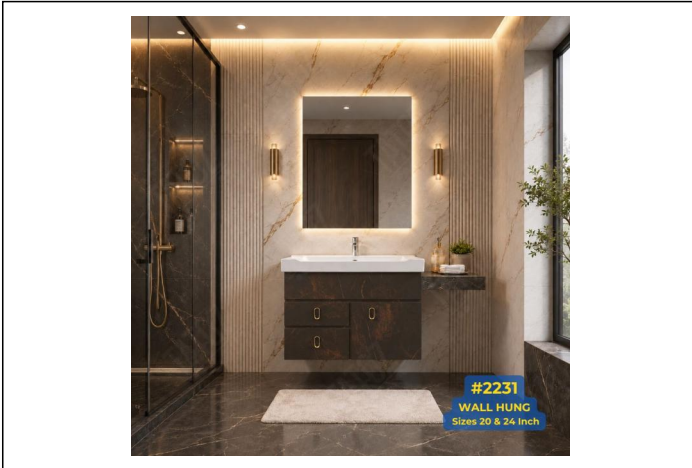

#2231 WALL HUNG

Category: Bathroom Vanities • Prelam

Product ID: 318

Description

Prelam Wall Hung bathroom Vanity with two Drawers & One door compartments

Size: 24x18x18 (Inch)

Size: 20x14x18 (Inch)

Images