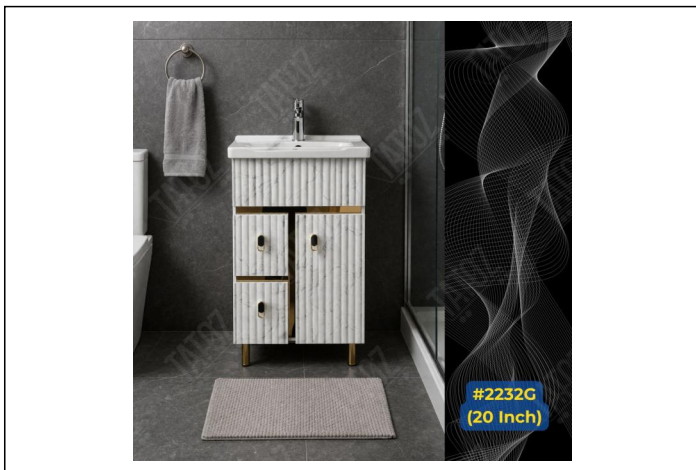

#2232G (20 Inch)

Category: Bathroom Vanities • Prelam

Product ID: 301

Description

Prelam bathroom Vanity with two Drawers & One Door compartment and Gold Accents

Size: 20x14x32 (Inch)

Images

For enquiry: +91-9250041459 Info.tatoz@gmail.com