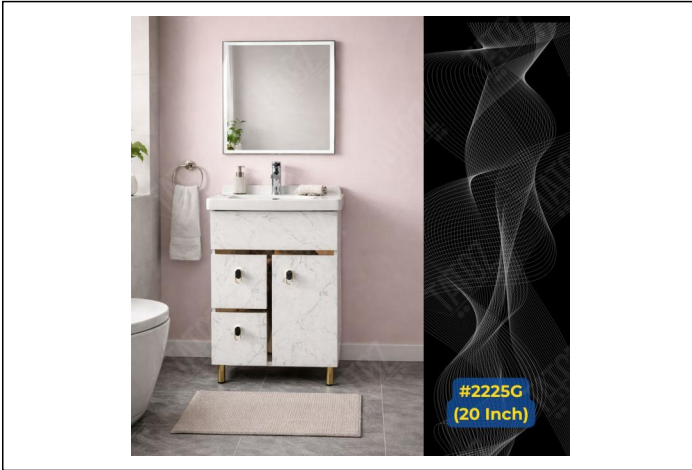

#2225G (20 Inch)

Category: Bathroom Vanities • Prelam

Product ID: 300

Description

Prelam bathroom Vanity with two Drawers & One Door compartment and Gold Accents

Size: 20x14x32 (Inch)

Images

For enquiry: +91-9250041459 Info.tatoz@gmail.com