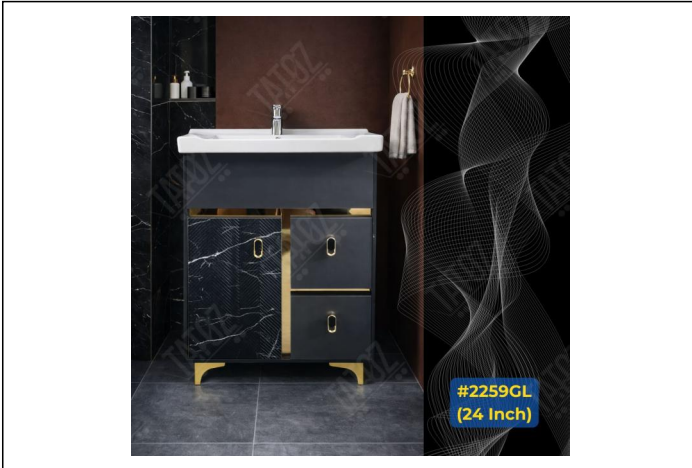

#2259GL (24 Inch)

Category: Bathroom Vanities • Louver

Product ID: 299

Description

Charcoal Louver panel front on door, Elegant Fusion Design bathroom Vanity with two Drawers & One Door compartments

Size: 24x18x32 (Inch)

Images

For enquiry: +91-9250041459 Info.tatoz@gmail.com