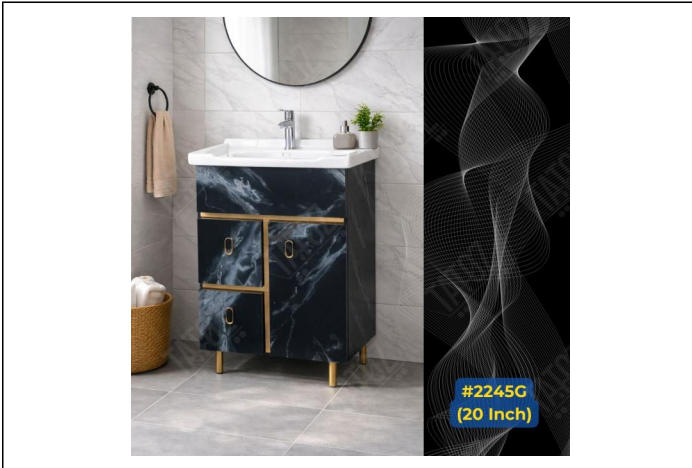

#2245G (20 Inch)

Category: Bathroom Vanities • Prelam

Product ID: 296

Description

Prelam bathroom Vanity with two Drawers & One Door compartment and Gold Accents

Size: 20x14x32 (Inch)

Images

For enquiry: +91-9250041459 Info.tatoz@gmail.com