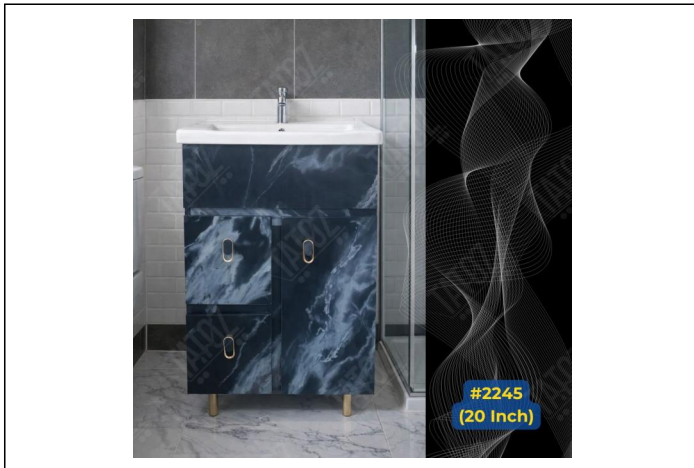

#2245 (20 Inch)

Category: Bathroom Vanities • Prelam

Product ID: 295

Description

Prelam bathroom Vanity with two Drawers & One Door compartment

Size: 20x14x32 (Inch)

Images

For enquiry: +91-9250041459 Info.tatoz@gmail.com