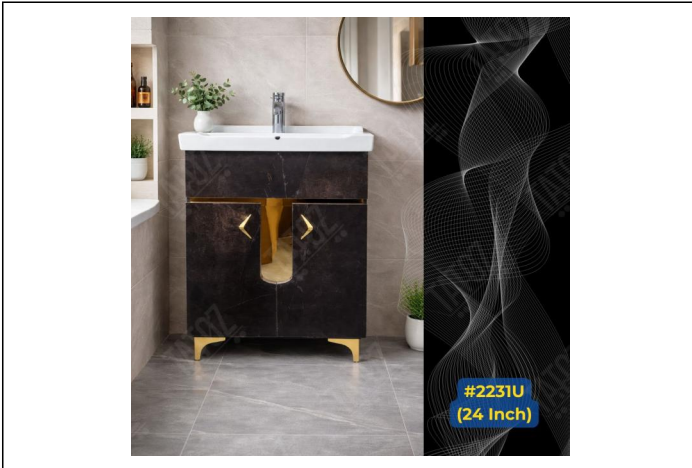

#2231U (24 Inch)

Category: Bathroom Vanities • Prelam

Product ID: 292

Description

Prelam bathroom Vanity in U Design with two Door compartments and Gold Accents

Size: 24x18x32(Inch)

Images

For enquiry: +91-9250041459 Info.tatoz@gmail.com