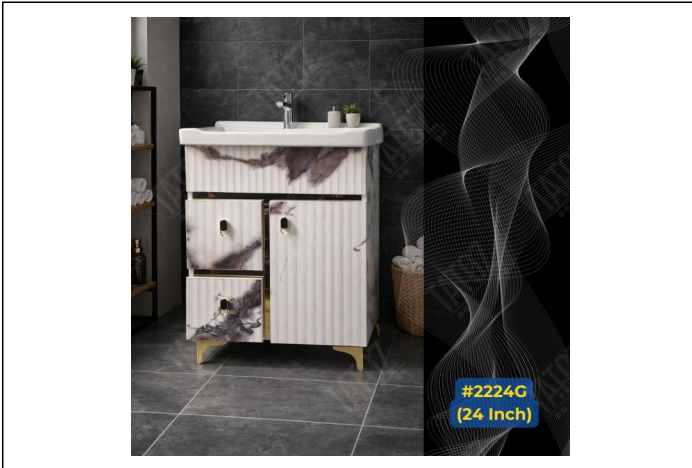

#2224G (24 Inch)

Category: Bathroom Vanities • Prelam

Product ID: 291

Description

Prelam bathroom Vanity with two Drawers & One Door compartment and Gold Accents

Size: 24x18x32 (Inch)

Images

For enquiry: +91-9250041459 Info.tatoz@gmail.com