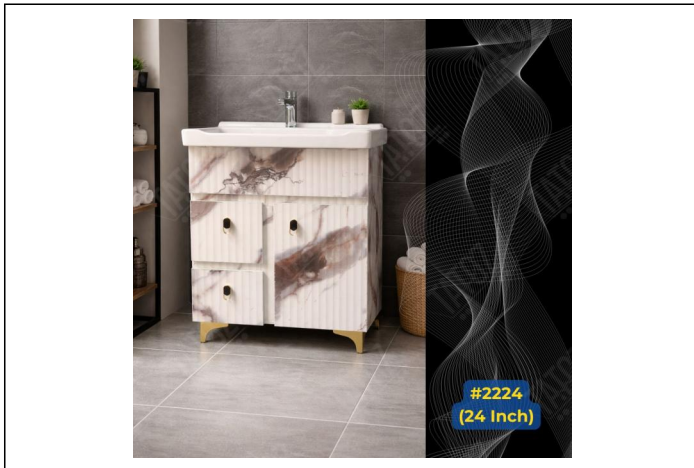

#2224 (24 Inch)

Category: Bathroom Vanities • Prelam

Product ID: 290

Description

Prelam bathroom Vanity with two Drawers & One Door compartment

Size: 24x18x32 (Inch)

Images

For enquiry: +91-9250041459 Info.tatoz@gmail.com