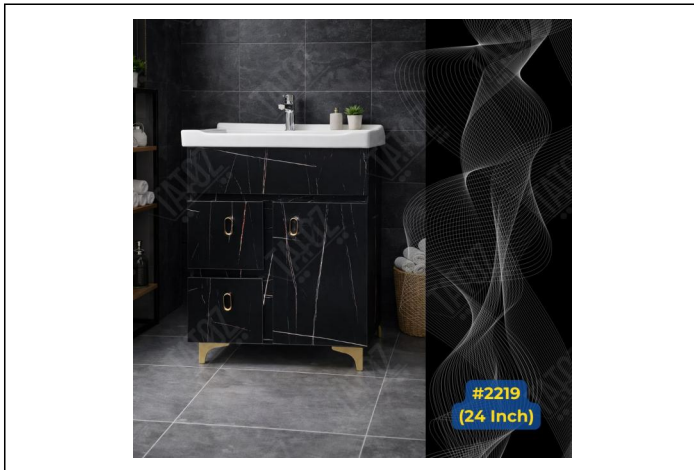

#2219 (24 Inch)

Category: Bathroom Vanities • Prelam

Product ID: 289

Description

Prelam bathroom Vanity with two Drawers & One Door compartment

Size: 24x18x32 (Inch)

Images

For enquiry: +91-9250041459 Info.tatoz@gmail.com