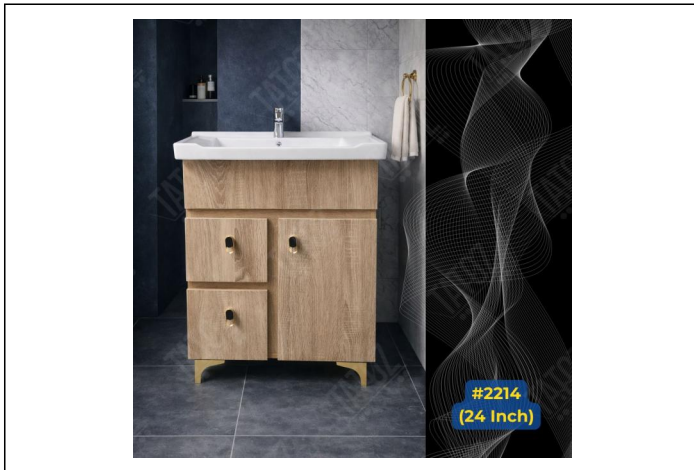

#2214 (24 Inch)

Category: Bathroom Vanities • Prelam

Product ID: 287

Description

Prelam bathroom Vanity with two Drawers & One Door compartment

Size: 24x18x32 (Inch)

Images

For enquiry: +91-9250041459 Info.tatoz@gmail.com