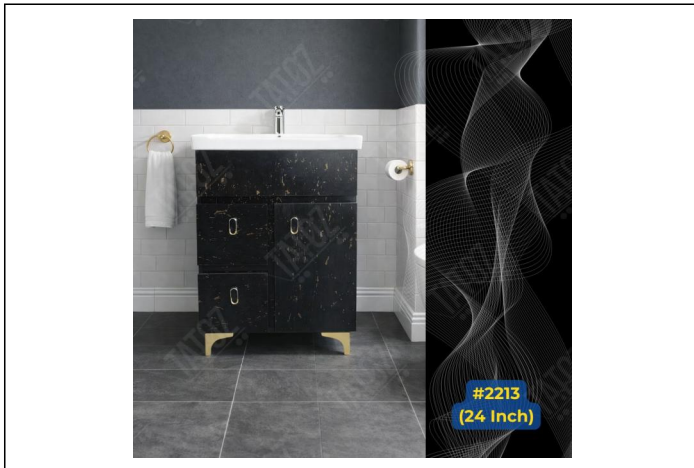

#2213 (24 Inch)

Category: Bathroom Vanities • Prelam

Product ID: 286

Description

Prelam bathroom Vanity with two Drawers & One Door compartment

Size: 24x18x32 (Inch)

Images

For enquiry: +91-9250041459 Info.tatoz@gmail.com