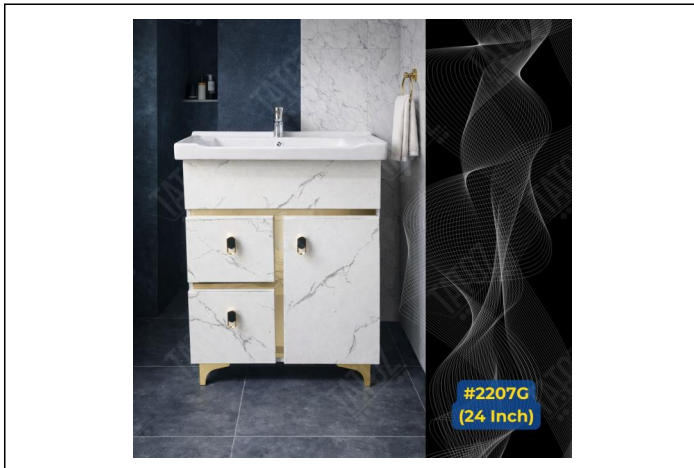

#2207G (24 Inch)

Category: Bathroom Vanities • Prelam

Product ID: 285

Description

Prelam bathroom Vanity with two Drawers & One Door compartment and Gold Accents

Size: 24x18x32 (Inch)

Images

For enquiry: +91-9250041459 Info.tatoz@gmail.com