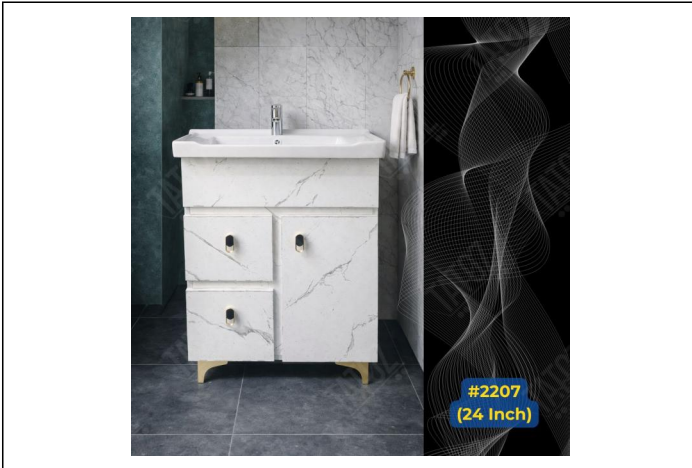

#2207 (24 Inch)

Category: Bathroom Vanities • Prelam

Product ID: 284

Description

Prelam bathroom Vanity with two Drawers & One Door compartment

Size: 24x18x32 (Inch)

Images

For enquiry: +91-9250041459 Info.tatoz@gmail.com